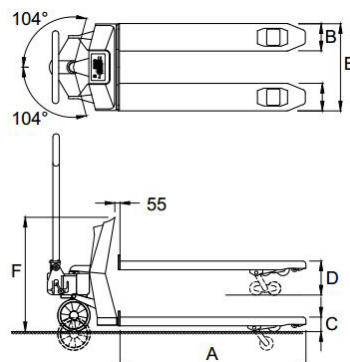

## STANDARD SPECIFICATIONS

- Weighing capacity 2,200 kg
- Graduation multirange:
  - 0 - 200 kg: graduation 0.2 kg
  - 200 - 500 kg: graduation 0.5 kg
  - 500 - 2,200 kg: graduation 1 kg
- Max. tolerance 0.1% of the load lifted
- Display LCD, digit height 18 mm
- Keypad 3 function keys, on/of key
- Protection class load cells IP67, indicator IP65
- Battery 12Vdc/1.2Ah, exchangeable; battery charger included
- Battery life 35 hours, low battery indication in display
- Charger 230V/12Vdc - 300 mA
- Charging time approximately 6 hours
- Steering wheels rubber
- Loading wheels polyurethane, tandem
- Pump quick lift
- Own weight 107 kg
- Colour red (RAL 3000), epoxy painted

## DIMENSIONS IN MM

A	Fork length	1150
B	Fork width	170
C	Minimum fork height	87
	Space underneath fork	22
D	Maximum fork height	205
	Lifting height	120
E	Width over forks	550
F	Height to top indicator	800